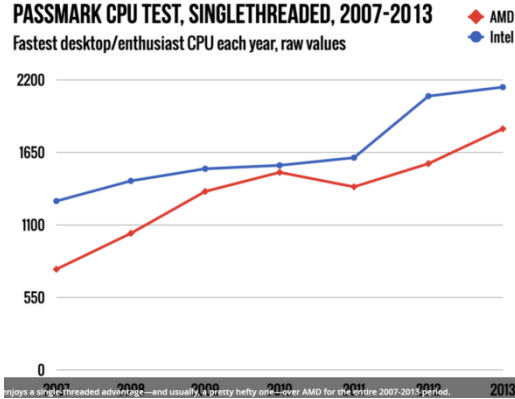

CPUs

PASSMARK CPU TEST, SINGLETHREADED, 2007-2013

Fastest desktop/enthusiast CPU each year, raw values

PASSMARK CPU TEST, MULTITHREADED, 2007-2013

Fastest desktop/enthusiast CPU each year, raw values

PASSMARK CPU TEST, SINGLETHREADED, 2013-2020