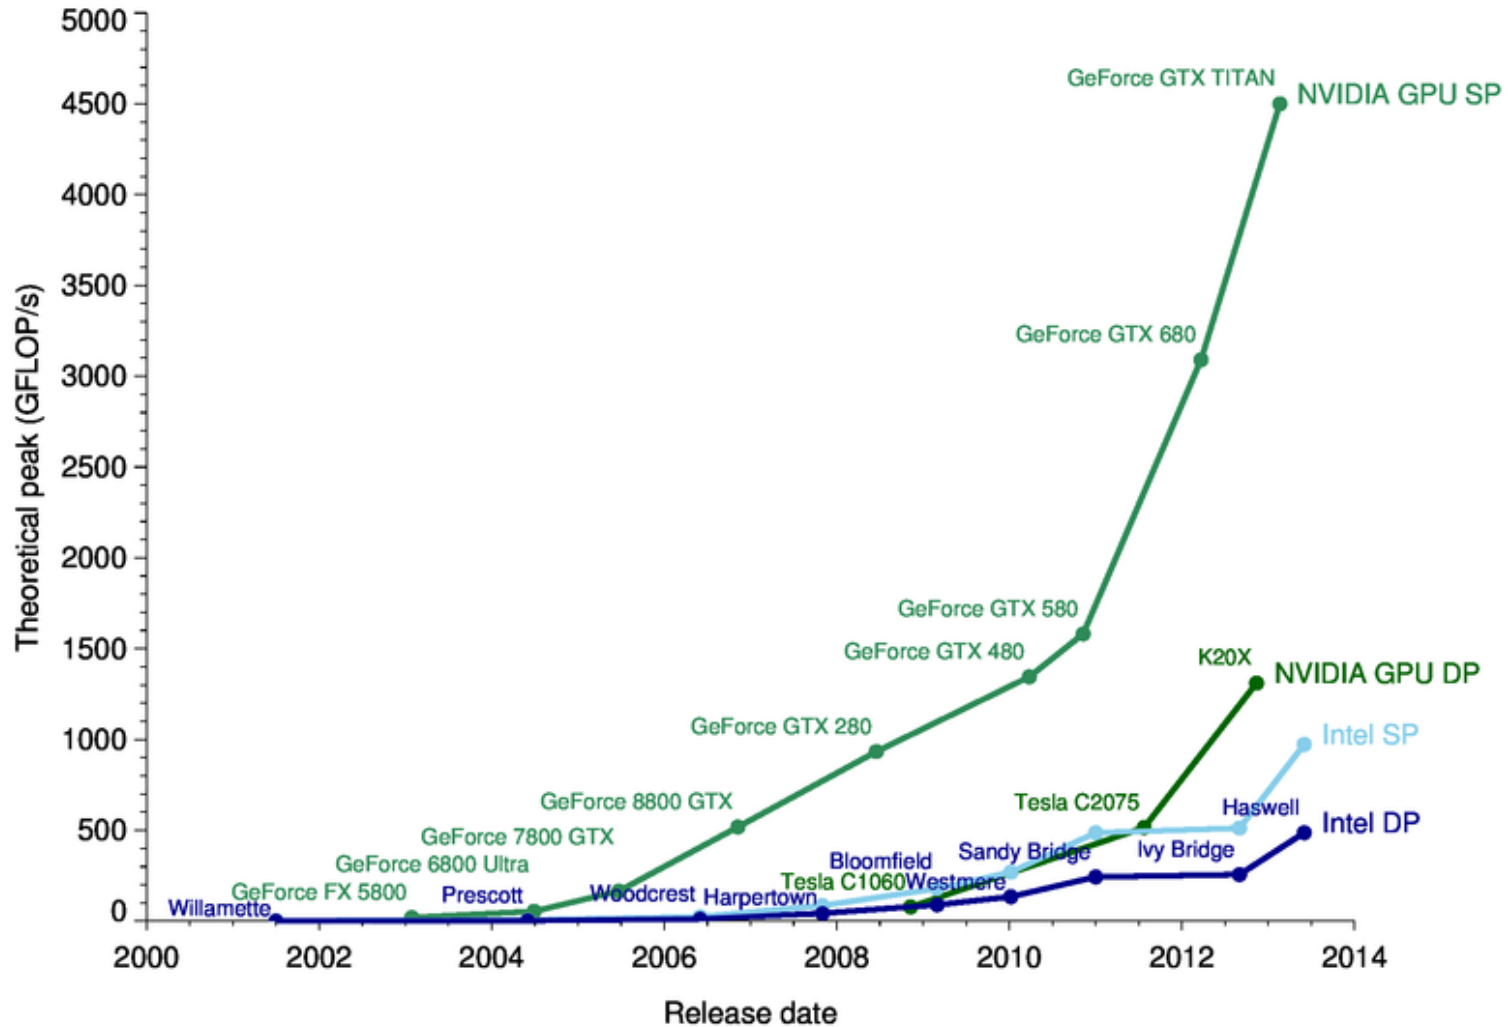

Fastest desktop/enthusiast CPU each year, raw values

PASSMARK CPU TEST, MULTITHREADED, 2013-2020

Fastest desktop/enthusiast CPU each year, raw values

GPUs

Performance per Power Consumption

Performance evolution: GPU vs CPU