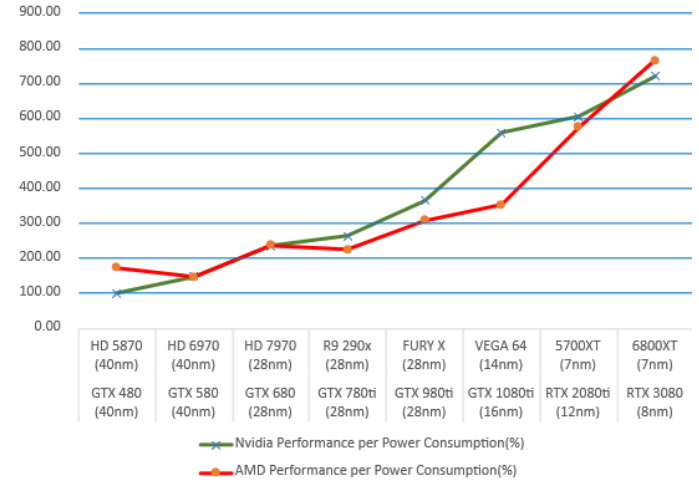

Fastest desktop/enthusiast CPU each year, raw values

PASSMARK CPU TEST, MULTITHREADED, 2013-2020

Fastest desktop/enthusiast CPU each year, raw values

GPUs

Performance per Power Consumption

Performance evolution: GPU vs CPU