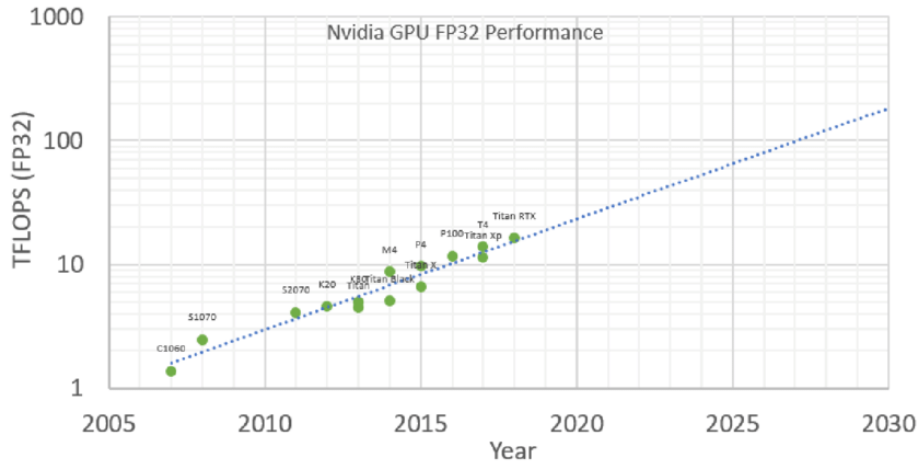

Fastest desktop/enthusiast CPU each year, raw values

PASSMARK CPU TEST, MULTITHREADED, 2013-2020

Fastest desktop/enthusiast CPU each year, raw values

GPUs

Performance per Power Consumption

Performance evolution: GPU vs CPU