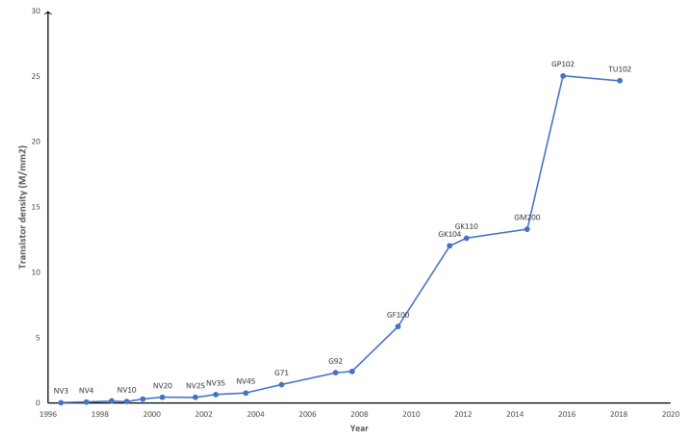

Fastest desktop/enthusiast CPU each year, raw values

PASSMARK CPU TEST, MULTITHREADED, 2013-2020

Fastest desktop/enthusiast CPU each year, raw values

GPUs

Performance per Power Consumption

Performance evolution: GPU vs CPU