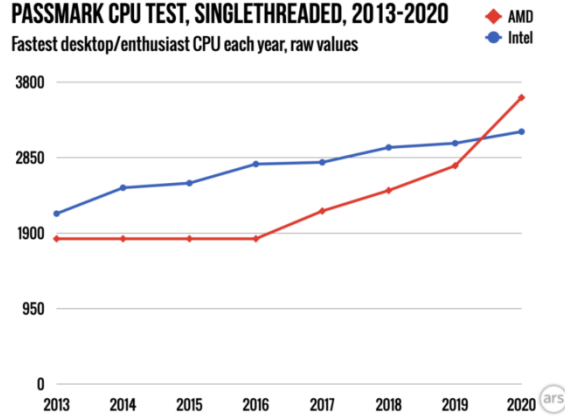

CPUs

PASSMARK CPU TEST, SINGLETHREADED, 2007-2013

Fastest desktop/enthusiast CPU each year, raw values

PASSMARK CPU TEST, MULTITHREADED, 2007-2013

Fastest desktop/enthusiast CPU each year, raw values

PASSMARK CPU TEST, SINGLETHREADED, 2013-2020

Fastest desktop/enthusiast CPU each year, raw values

PASSMARK CPU TEST, MULTITHREADED, 2013-2020

Fastest desktop/enthusiast CPU each year, raw values

GPUs

Performance per Power Consumption

Performance evolution: GPU vs CPU