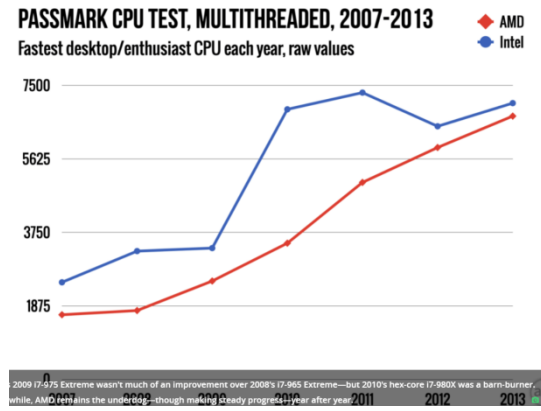

CPUs

PASSMARK CPU TEST, SINGLETHREADED, 2007-2013

Fastest desktop/enthusiast CPU each year, raw values

PASSMARK CPU TEST, MULTITHREADED, 2007-2013

Fastest desktop/enthusiast CPU each year, raw values

PASSMARK CPU TEST, SINGLETHREADED, 2013-2020

Fastest desktop/enthusiast CPU each year, raw values

PASSMARK CPU TEST, MULTITHREADED, 2013-2020

Fastest desktop/enthusiast CPU each year, raw values

GPUs

Performance per Power Consumption

Performance evolution: GPU vs CPU