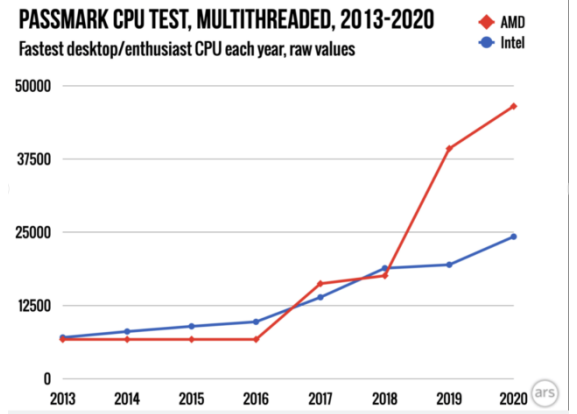

CPUs

PASSMARK CPU TEST, SINGLETHREADED, 2007-2013

Fastest desktop/enthusiast CPU each year, raw values

PASSMARK CPU TEST, MULTITHREADED, 2007-2013

Fastest desktop/enthusiast CPU each year, raw values

PASSMARK CPU TEST, SINGLETHREADED, 2013-2020

Fastest desktop/enthusiast CPU each year, raw values

PASSMARK CPU TEST, MULTITHREADED, 2013-2020

Fastest desktop/enthusiast CPU each year, raw values

GPUs

Performance per Power Consumption

Performance evolution: GPU vs CPU