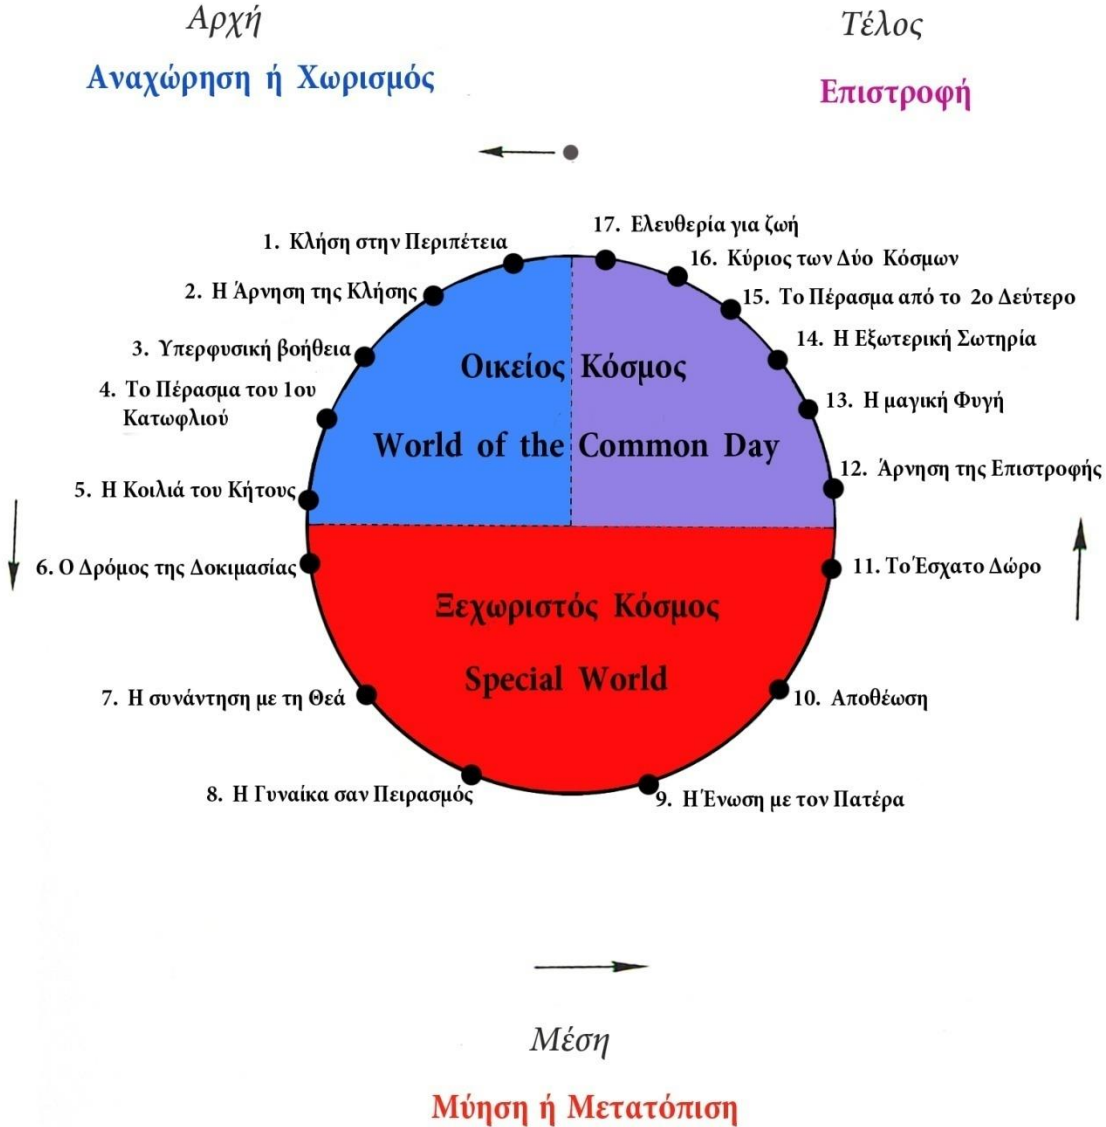

MONOMYΘΙΑ
Το Ταξίδι του Ήρωα