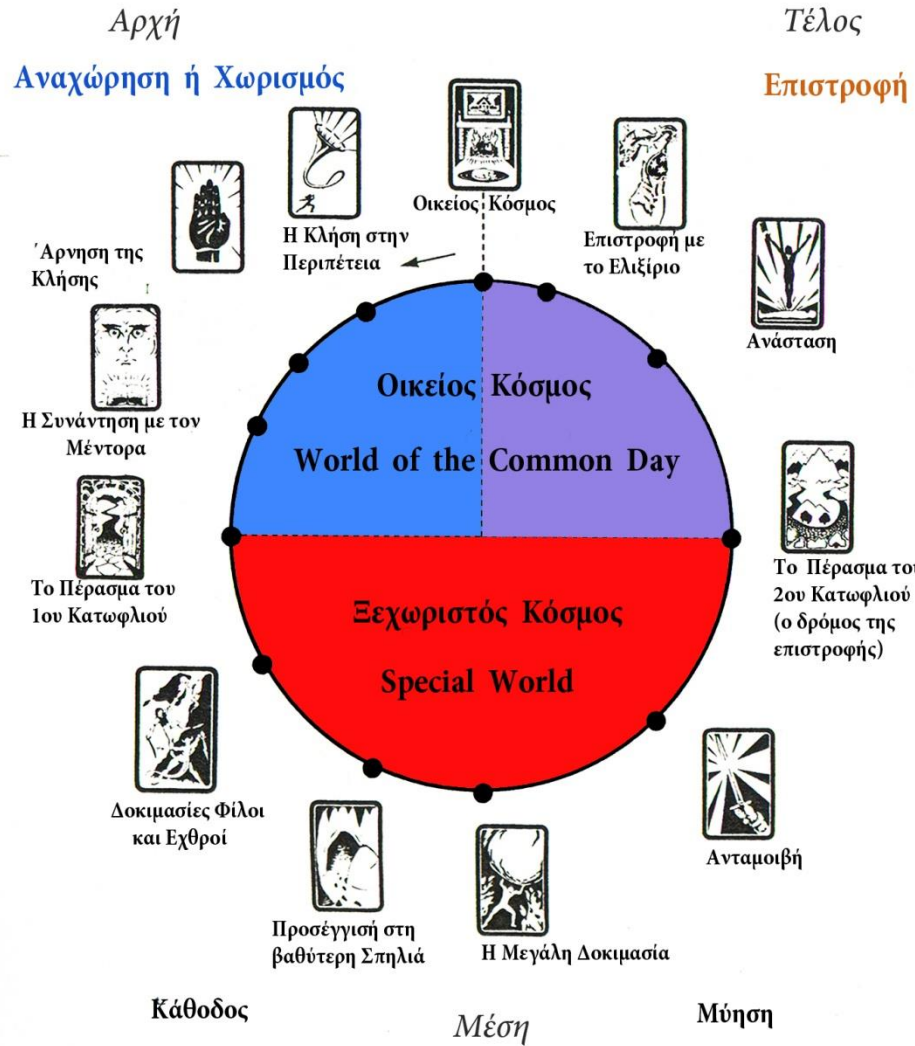

ΜΟΝΟΜΥΘΙΑ
Το Ταξίδι του Ήρωα