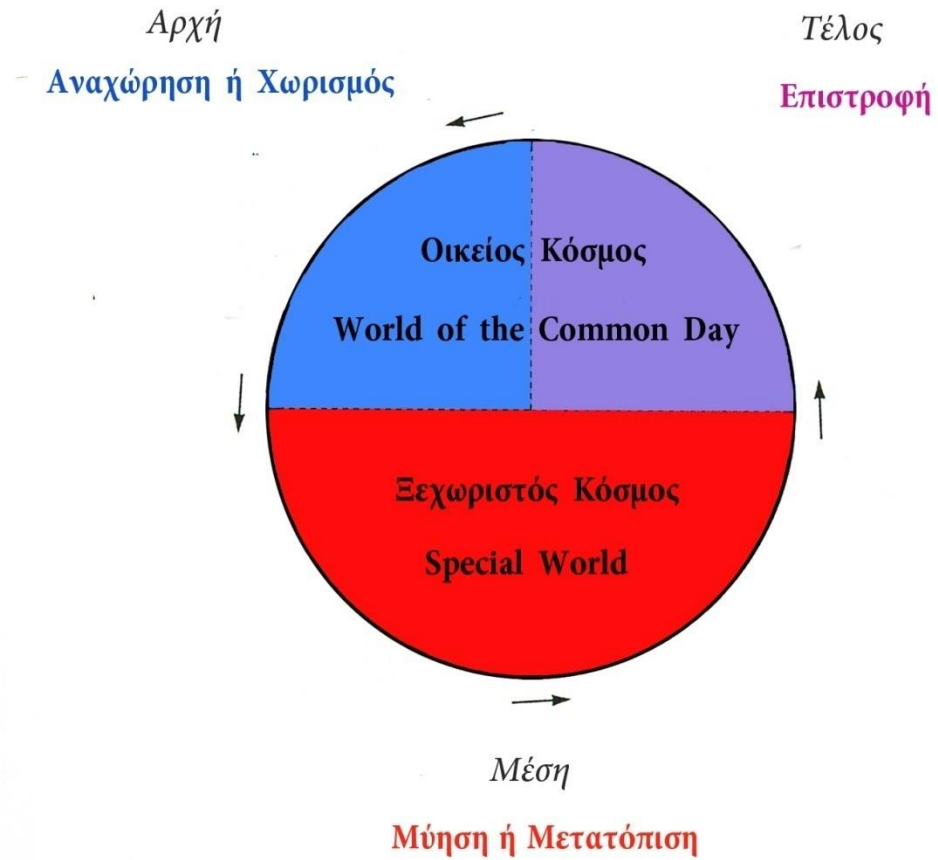

ΜΟΝΟΜΥΘΙΑ
Το Ταξίδι του Ήρωα